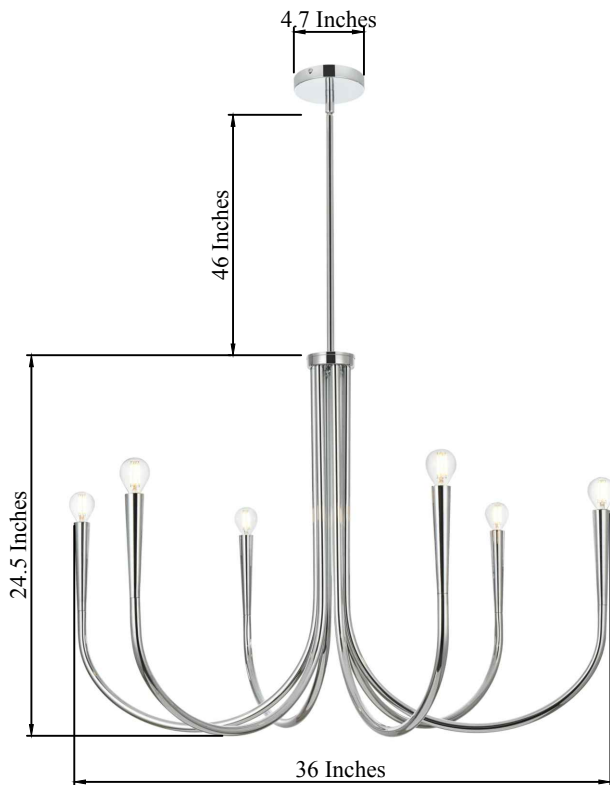

## Layne COLLECTION

Layne 6-Light Chrome Pendant Lamp

Chrome  
Item No:LD722D36C

### Dimensions

Canopy Size(in)	Ø 4.7" H1.0"
Chain/Rod Length	46"
Length	N/A
Width	Ø 36"
Height	24.5"
Maximum Height	72.6"

### Specifications

Finish	4 Finishes
Material	Metal
Glass Color	N/A
Type	Pendant Lamp
Hanging Device	Rod
Voltage	110-125V
Dimmable	Yes
Warranty	1Year Limited
Shipment Type	Small Parcel

### Bulb / Socket

Socket Type	E12
Number of Lights	6
Wattage/Bulb	40W
Included	No